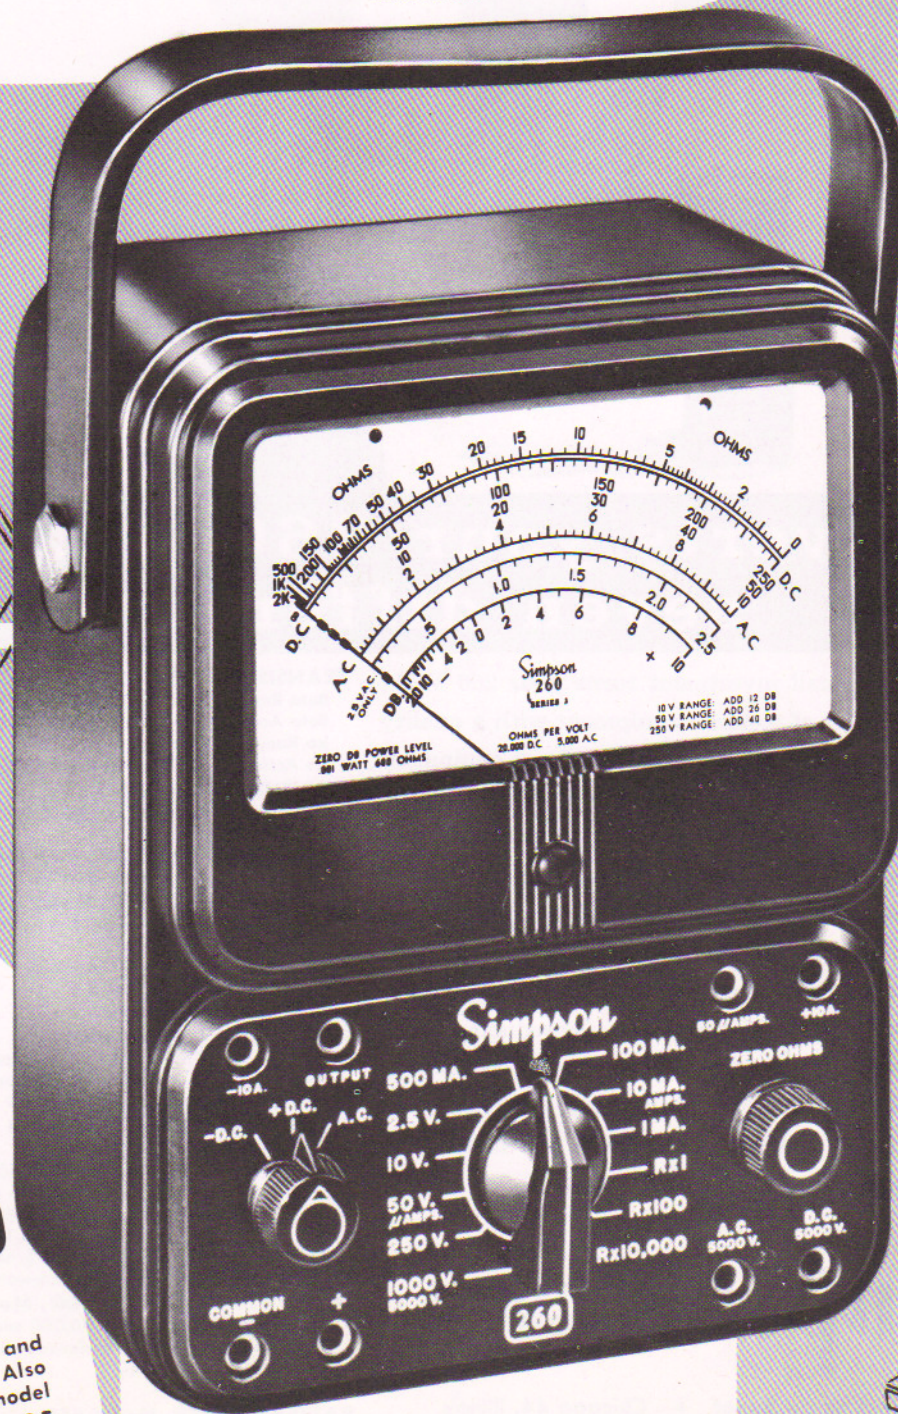

# NEW improved Simpson 260!

TRADEMARK

**RUGGED  
PRINTED  
CIRCUIT!**

still  
only  
**\$43.95**

Complete with leads and  
Operator's Manual. Also  
available in Roll-Top model  
at only **\$49.95**

DISTRIBUTED BY:

Adjust-A-Vue Handle—  
holds the 260 at convenient  
viewing angle. Eliminates  
separate gadgets and  
makeshift props.